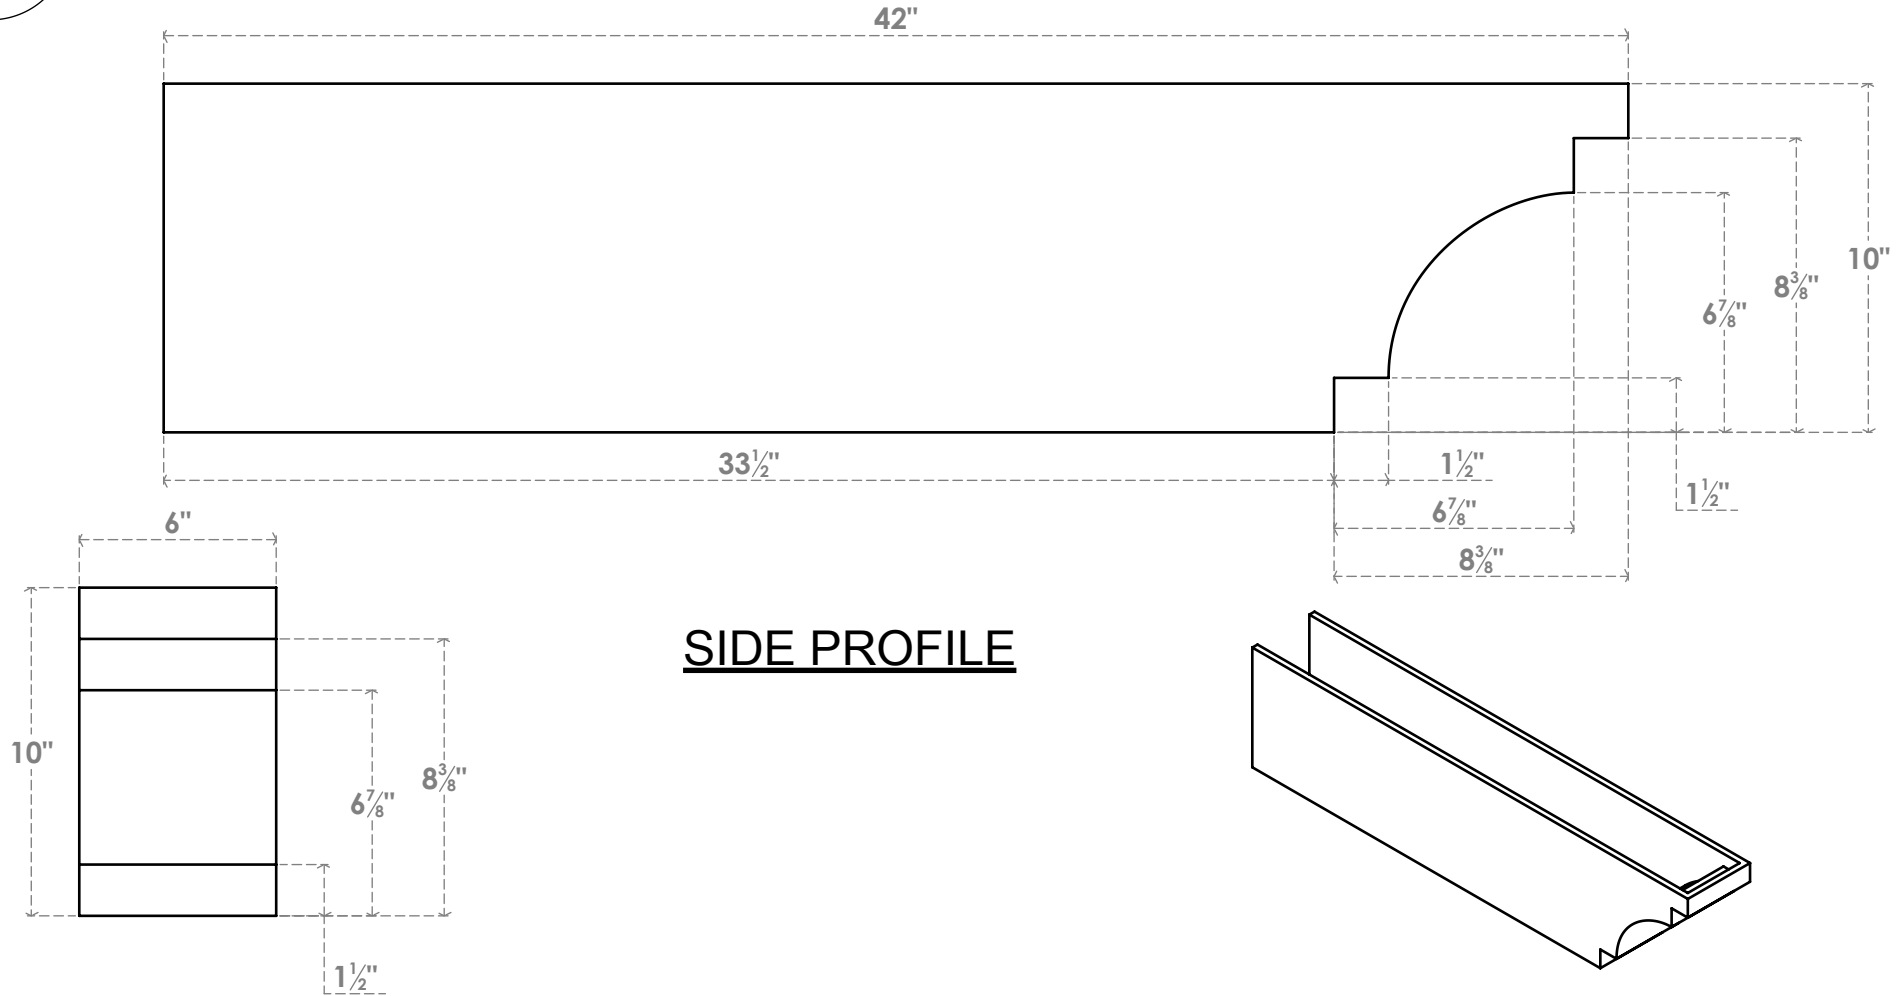

RFTP06X10X42MED

6"W X 10"H X 42"L MEDITERRANEAN ARCHITECTURAL GRADE PVC RAFTER TAIL

SIDE PROFILE

FRONT PROFILE

ISOMETRIC

EKENA
MILLWORK
 EKENA MILLWORK
 2300 WEST MAIN ST.
 CLARKSVILLE, TX 75426
 TOLL FREE: 866-607-0453
 WWW.EKENAMILLWORK.COM

NOTES

1. INSTALLATION TO BE COMPLETED IN ACCORDANCE WITH MANUFACTURER'S SPECIFICATIONS.
2. DRAWING MAY NOT BE TO SCALE
3. THIS DRAWING IS INTENDED FOR DESIGN AND PLANNING PURPOSES ONLY.
4. ALL INFORMATION CONTAINED HEREIN WAS CURRENT AT THE TIME OF DEVELOPMENT BUT MUST BE REVIEWED AND APPROVED BY THE PRODUCT MANUFACTURER TO BE CONSIDERED ACCURATE.
5. ARCHITECTURAL GRADE PVC PRODUCTS ARE MADE FROM EXPANDED CELLULAR PVC AND COME NATURALLY WHITE BUT MAY BE PAINTED